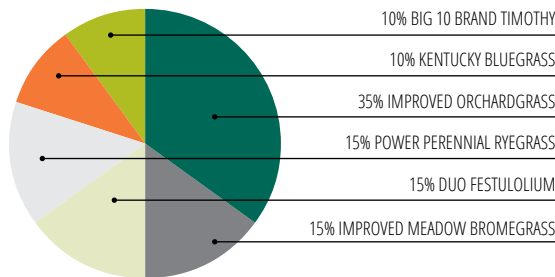

Legacy Seed's improved forage mix line-up is tops in the Upper Midwest for production, persistence and performance. All of our hay, pasture and horse mixtures are **specifically designed to provide improved animal production and performance**. The mixes are created to improve meat and milk production in cattle and improved persistence and palatability for horse pastures. Legacy forage mixes include top genetics for improved forage production, quality and persistence. The mixes are all **ANIMAL SAFE**. All of our mixes containing legumes come pre-inoculated for maximum forage production.

THOROUGHBRED HORSE PASTURE MIX

Thoroughbred Horse Pasture Mix is formulated with grass varieties selected for horses and all production animals. It is a mix of highly palatable varieties that make super quality forage. Thoroughbred Horse Pasture Mix can also be used for hay.

• Seeding Rate: 35—40 lbs./acre

ALL VARIETIES ARE HORSE-SAFE!

WISCONSIN GRAZER MIX

Wisconsin Grazer Mix is formulated for the managed intensive grazing dairy or beef producer looking for top quality forage and exceptional milk and meat production. Wisconsin Grazer is also a great hay mix. This mix is not designed for set-stocking.

• Seeding Rate: 30—40 lbs./acre