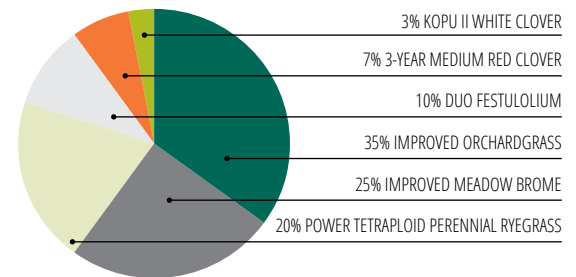

Legacy Seed's improved forage mix line-up is tops in the Upper Midwest for production, persistence and performance. All of our hay, pasture and horse mixtures are **specifically designed to provide improved animal production and performance**. The mixes are created to improve meat and milk production in cattle and improved persistence and palatability for horse pastures. Legacy forage mixes include top genetics for improved forage production, quality and persistence. The mixes are all **ANIMAL SAFE**. All of our mixes containing legumes come pre-inoculated for maximum forage production.

THOROUGHBRED HORSE PASTURE MIX

Thoroughbred Horse Pasture Mix is formulated with grass varieties selected for horses and all production animals. It is a mix of highly palatable varieties that make super quality forage. Thoroughbred Horse Pasture Mix can also be used for hay.

• Seeding Rate: 35—40 lbs./acre

ALL VARIETIES ARE HORSE-SAFE!

WISCONSIN GRAZER MIX

Wisconsin Grazer Mix is formulated for the managed intensive grazing dairy or beef producer looking for top quality forage and exceptional milk and meat production. Wisconsin Grazer is also a great hay mix. This mix is not designed for set-stocking.

• Seeding Rate: 30—40 lbs./acre

GENERAL PURPOSE GRASS MIX

General Purpose Grass Mix is an all-grass mixture of selected varieties for all production animals. General Purpose Grass Mix is a very good choice for hay or grazing.

• Seeding Rate: 20—30 lbs./acre

NORTHERN HAYMAKER GRASS MIX

Northern HayMaker Grass Mix is formulated with high yielding grasses for an all-grass hay mixture or when adding with alfalfa seedings. This mix should have much improved quality for increased dairy and beef production.