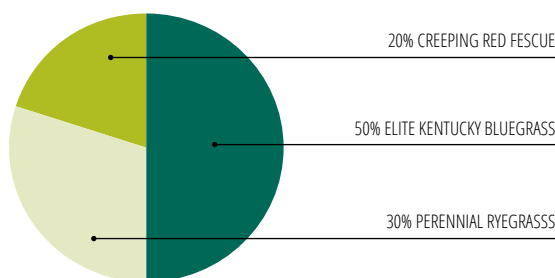

## NORTHERN HAYMAKER GRASS MIX

Northern HayMaker Grass Mix is formulated with high yielding grasses for an all-grass hay mixture or when adding with alfalfa seedings. This mix should have much improved quality for increased dairy and beef production.

## LEGACY BRAND ELITE PARKS SUNNY TURF MIX

- Resistant to molds, rusts, summer and brown patch
- Provides a quick, lush lawn that will be the envy of your neighbors
- Excellent for rotational grazing
- Seeding Rate: 5—6 lbs./1000 sq. ft.