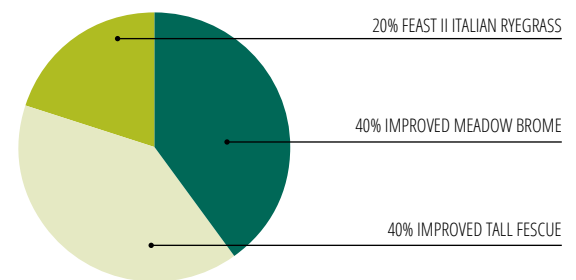

NORTHERN HAYMAKER GRASS MIX

Northern HayMaker Grass Mix is formulated with high yielding grasses for an all-grass hay mixture or when adding with alfalfa seedings. This mix should have much improved quality for increased dairy and beef production.

• Seeding Rates: 10—15 lbs./acre when seeded with alfalfa, 35—40 lbs./acre when seeding for grass hay/pasture