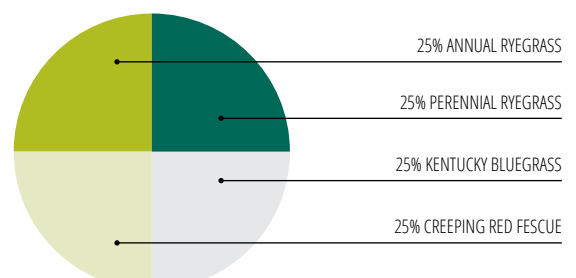

LEGACY BRAND ALL-PURPOSE TURF MIX

- Terrific blend designed to perform well anywhere
- Tough and shade-tolerant for a lush, green lawn
- Excellent for rotational grazing
- Seeding Rate: 5—6 lbs./1000 sq. ft.