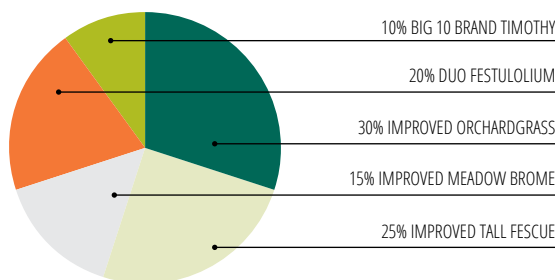

GENERAL PURPOSE GRASS MIX

General Purpose Grass Mix is an all-grass mixture of selected varieties for all production animals. General Purpose Grass Mix is a very good choice for hay or grazing.

• Seeding Rate: 20—30 lbs./acre